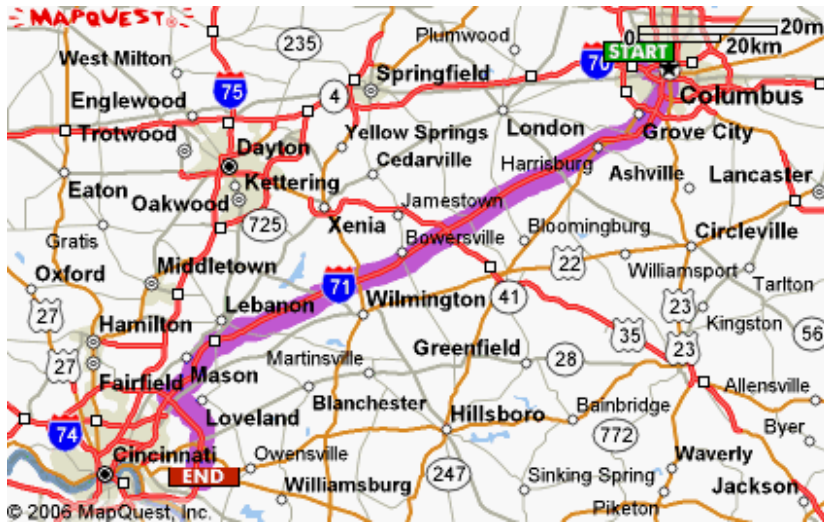

## Driving Directions to Our Hotel

### Your Point of Departure

2933 Riverside Dr  
 Columbus OH  
 US

### Your Hotel Destination

Hampton Inn Cincinnati-Eastgate  
 858 Eastgate North Drive  
 Cincinnati Ohio 45245  
 USA

|    | Maneuver   | Distance            | Time           |
|----|--|---------------------|----------------|
| 1. | Start out going SOUTHEAST on RIVERSIDE DR/US-33 toward SCIOTO VIEW LN. Continue to follow US-33. | 5.04 miles          | 7 min          |
| 2. | Merge onto OH-315 S via the ramp on the LEFT toward I-71.  | 1.71 miles          | 2 min          |
| 3. | OH-315 S becomes I-71 S.   | 88.40 miles         | 1:22 hr        |
| 4. | Merge onto I-275 E via EXIT 17A toward OH-32.  | 14.70 miles         | 14 min         |
| 5. | Merge onto OH-32 E via EXIT 63B toward BATAVIA.  | 1.57 miles          | 2 min          |
| 6. | Turn LEFT onto GLEN ESTE-WITHAMSVILLE RD.  | 0.09 miles          | < 1 min        |
| 7. | Turn LEFT onto WYLER PARK DR.  | 0.08 miles          | < 1 min        |
| 8. | Turn LEFT onto EASTGATE NORTH DR.  | 0.08 miles          | < 1 min        |
| 9. | Turn RIGHT.  | 0.02 miles          | < 1 min        |
|    | <b>9 maneuvers</b>   | <b>111.68 miles</b> | <b>1:49 hr</b> |